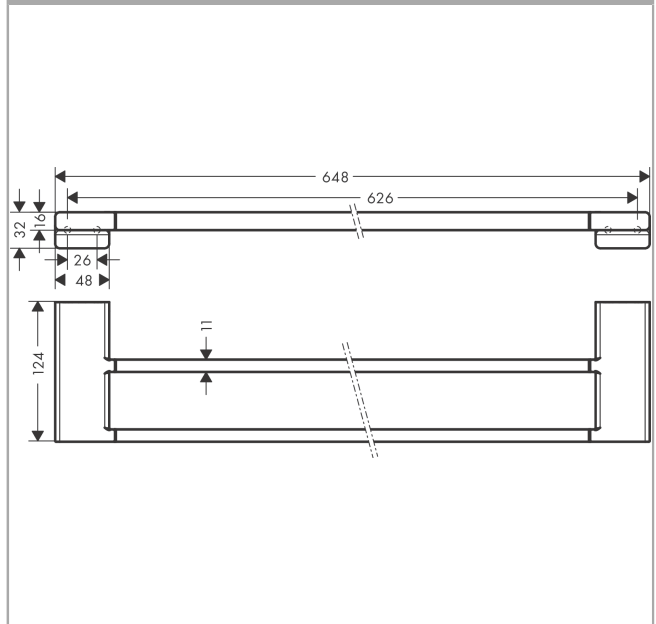

AddStoris

Double bath towel rail

Surfaces: **Brushed Bronze** Article Number: **41743140**

Description

product features

- wall-mounted
- material: metal
- material holder: metal
- length: 648 mm
- with mounting material
- concealed fastening
- drilling distance: 626 mm
- diameter drill hole: 6 mm

Design awards

reddot winner 2021

Product image

Scale drawing

AddStoris

Double bath towel rail

Surfaces: **Brushed Bronze** Article Number: **41743140**

Exploded Drawing

Year of production: >04/21

AddStoris
Double bath towel rail
 Surfaces: **Brushed Bronze** Article Number: **41743140**

Spare part list

Year of production: >04/21

Pos.	Description	Article Number	Price	PU
1	mounting set	40915000	-	1