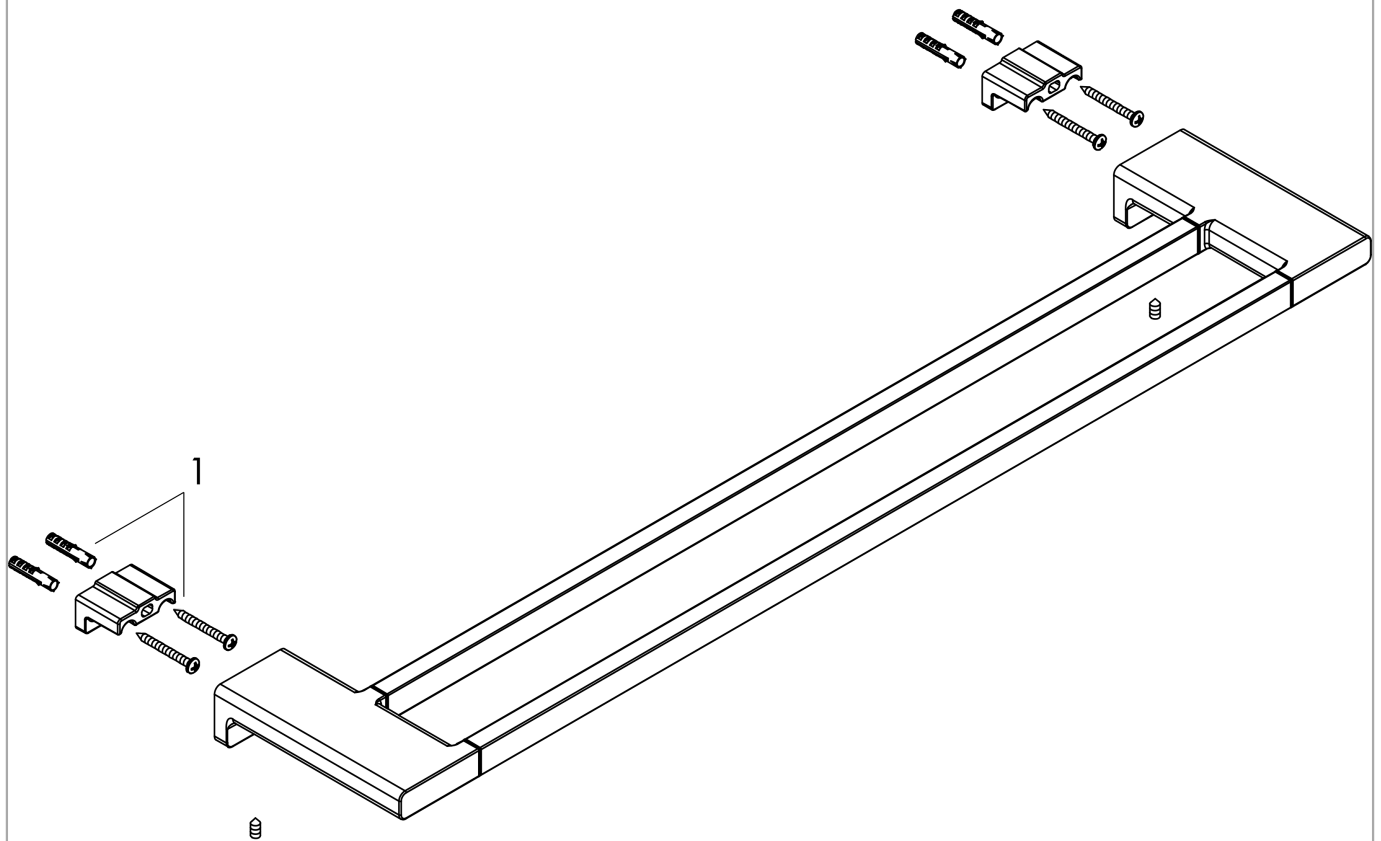

AddStoris

Double bath towel rail

Surfaces: **Brushed Bronze** Article Number: **41743140**

Description

product features

- wall-mounted
- material: metal
- material holder: metal
- length: 648 mm
- with mounting material
- concealed fastening
- drilling distance: 626 mm
- diameter drill hole: 6 mm

Design awards

reddot winner 2021

Product image

Scale drawing

AddStoris

Double bath towel rail

Surfaces: **Brushed Bronze** Article Number: **41743140**

Exploded Drawing

Year of production: >04/21

AddStoris
Double bath towel rail
 Surfaces: **Brushed Bronze** Article Number: **41743140**

Spare part list

Year of production: >04/21

Pos.	Description	Article Number	Price	PU
1	mounting set	40915000	-	1